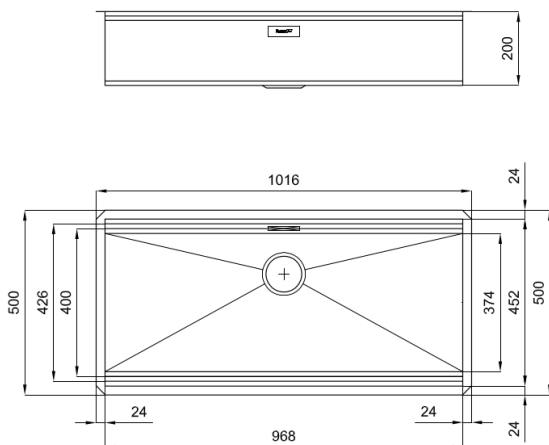

### FEATURES

- Save space system
- Space waste fitting
- Diamond-shape bottom
- High thickness
- Perimetral overflow

### DIMENSIONS

1016 x 500 mm

 **COLOR / FINISH**  
Stainless steel

### DETAILS

Number of bowls: 1  
Waste fitting: 3.5" drain  
Standard fittings: Fixing hooks, gasket, drain, overflow and siphon, boxed packing  
Mixer holes: No standard holes