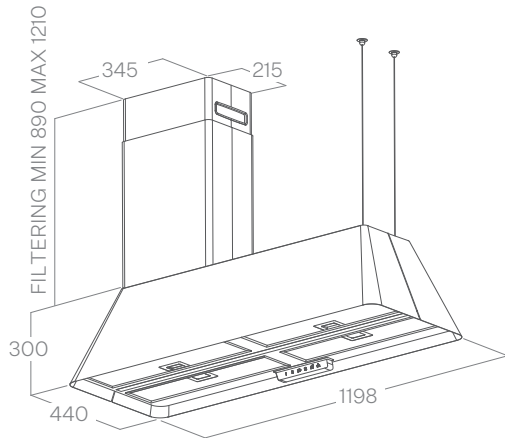

DIMENSIONS

W: 1200 mm
 H: 440 mm

LIGHTING

Type: Strip LED 1x7
 Intensity: 365 LUX
 Temperature: 3500 K

EXTRACTION

Controls: 3S+B Electronic push button
 Min-max booster airflow: 300 - 800 m³/h
 Total absorption: 207 W
 Min-Max noise level: 47 - 62 db(A)