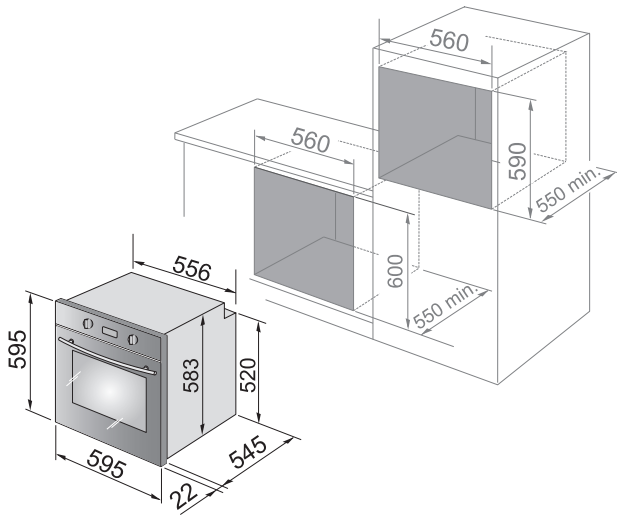

**ELBA**

**ALTERUM AL 7 XLX2  
Built-In Electric Oven 60 cm**

Multi-Function, Easy Steam, Idroclean

**DIMENSIONS**

External dimensions

W: 595 mm

H: 595 mm

D: 550 mm

**VOLUME**

**NET**

Net cavity 69 l

**FEATURES**

Electric multifunction oven

9 functions

Easy steam function

Idroclean function

Minute minder

Double glass door with removable inner glass

1 Light

Cooling fan

**ACCESSORIES**

1 Tray

1 Flat shelf

**FINISH**  
Stainless steel  
Brushed metal knobs and handle