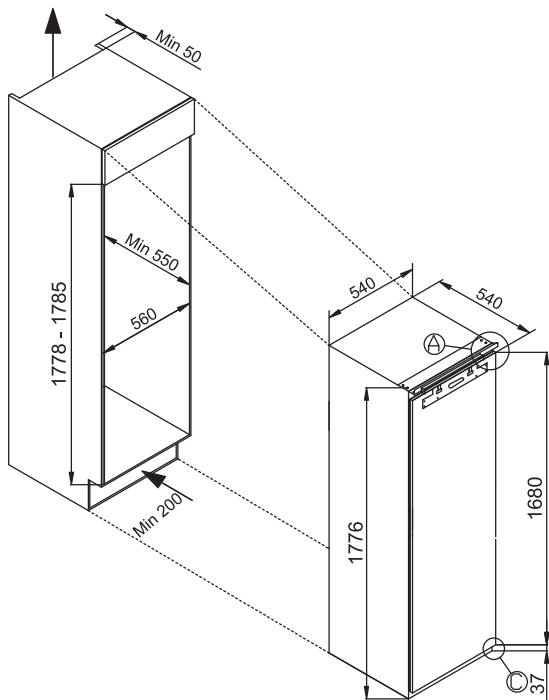

**ELBA**

**FRG 32BIT  
Built-In Full Fridge**

Safety Glass System

**DIMENSIONS**

H: 1776 mm  
W: 540 mm  
D: 540 mm

**VOLUME**

Gross volume total 316 l

**FEATURES**

- 7 Safety glass system
- 3 Drawers
- Reversible door
- LED interior light
- Eggs tray
- Automatic defrosting (Fridge)
- Digital control system
- Adjustable thermostat
- Energy class: A++
- Max noise level: 42 dBA
- Power rate: 0.744 W
- Energy consumption day 24h: 0.725 Kwh