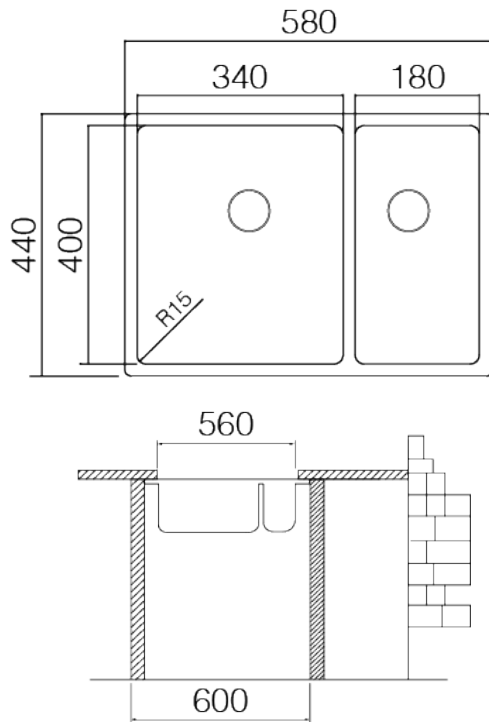

ELBA

EUH368-12B Sink

Undermount

DIMENSIONS

580 x 440 mm

FEATURES

Thickness: 1,00 mm
Bowl depth: 200/140 mm
Cut-out: 560 x 420 mm
Cabinet size: 600 mm

FINISH
Stainless steel + Polished