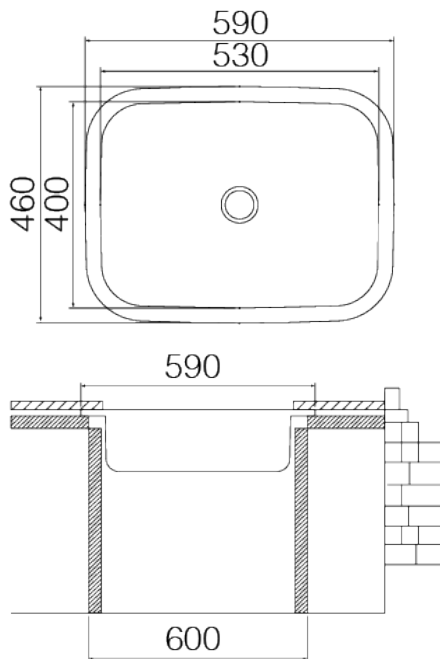

ELBA

EU78-1B Sink

Undermount/Flushmount

DIMENSIONS

590 x 460 mm

FEATURES

Thickness: 1,00 mm

Bowl depth: 203 mm

Cut-out: 530 x 400 mm

Cabinet size: 600 mm

FINISH
Stainless steel + Brushed

Despite careful data management, our brands reserve the right to make changes, and discrepancies may occur.

MVP APPLIANCES

Head Office / Showroom Dubai
PO Box 37959, Dubai
+971 4 380 9490