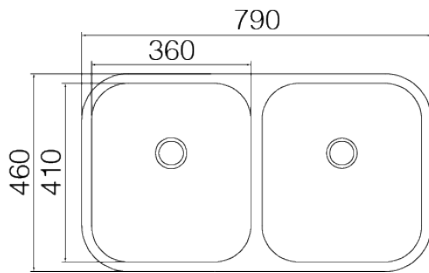

### DIMENSIONS

790 x 460 mm

### FEATURES

Thickness: 1,00 mm  
Bowl depth: 203/203 mm  
Cut-out: 740 x 410 mm  
Cabinet size: 850 mm