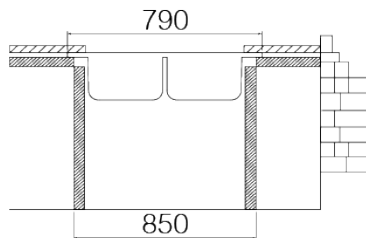

### DIMENSIONS

790 x 460 mm

### FEATURES

Thickness: 1,00 mm  
Bowl depth: 203/203 mm  
Cut-out: 740 x 410 mm  
Cabinet size: 850 mm