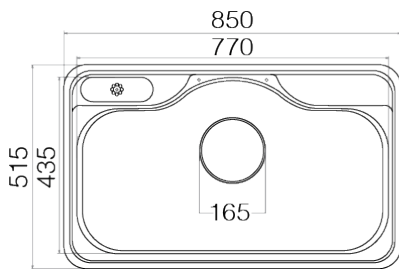

ELBA

EK011-8551 Sink

Inset

DIMENSIONS

850 x 515 mm

FEATURES

Thickness: 1,00 mm
Bowl depth: 200 mm
Cut-out: 830 x 495 mm
Cabinet size: 900 mm

ACCESSORIES