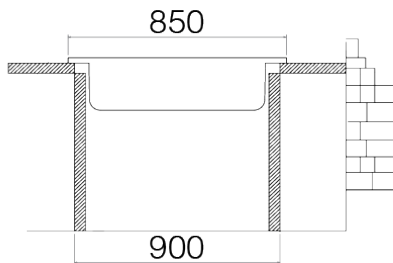

ELBA

EK011-8551 Sink

Inset

DIMENSIONS

850 x 515 mm

FEATURES

Thickness: 1,00 mm
Bowl depth: 200 mm
Cut-out: 830 x 495 mm
Cabinet size: 900 mm

ACCESSORIES