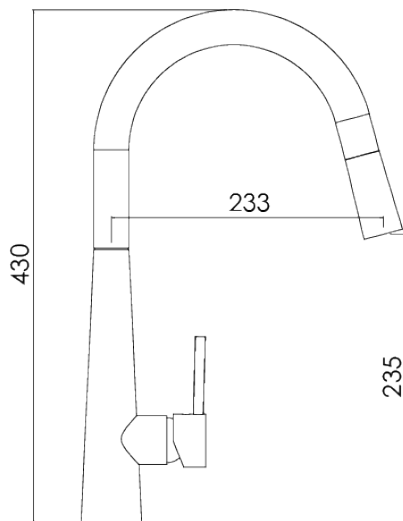

COLOR / FINISH
Stainless steel

Despite careful data management, our brands reserve the right to make changes, and discrepancies may occur.

MVP APPLIANCES

Head Office / Showroom Dubai
PO Box 37959, Dubai
+971 4 380 9490

Showroom Abu Dhabi
PO Box 28239, Abu Dhabi
+971 2 444 6160

Service Center
UAE 600 555 602

MVPAPPLIANCES.COM