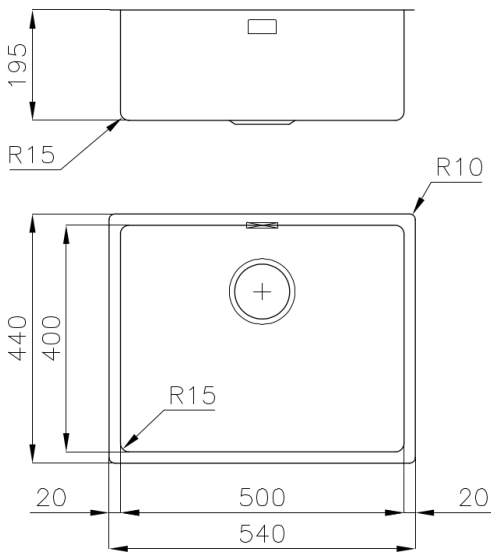

Foster 

2155 859
Sink KE Gold

Undermount

FEATURES

Physical Vacuum Deposition
High thickness
Perimetral overflow

DIMENSIONS

540 x 440 mm

 **COLOR / FINISH**
Gold, PVD

DESIGN AND MATERIALS

Material: AISI 304 Stainless steel
Texture: Foster brushed

DETAILS

Number of bowls: 1
Waste fitting: 3.5" drain
Standard fittings: Fixing hooks, gasket, drain, overflow and siphon, boxed packing
Mixer holes: No standard holes