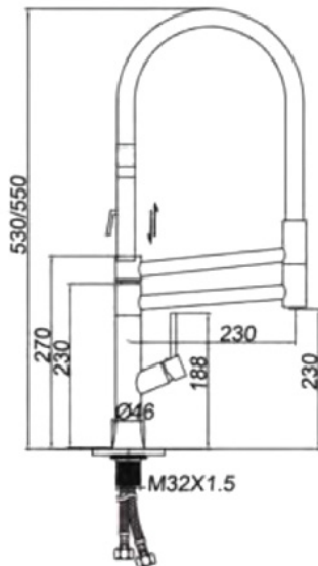

ELBA

**GH-6075
Mixer Tap**

Rotating Barrel

DIMENSIONS

230 x 550 mm

FEATURES

Single lever mixer

COLOR / FINISH
Chrome