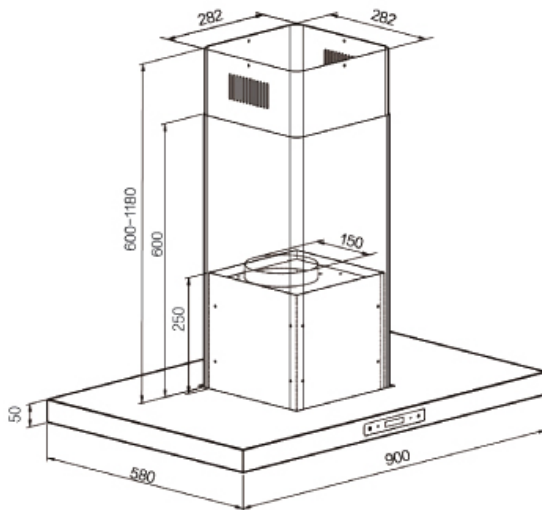

## JOY IS 90SSGFT Island Cooker Hood 90 cm

Recycling

### DIMENSIONS

W: 900 mm

Chimney:

H: 600 - 1180 mm

### PERFORMANCE

Airflow: 1000 m<sup>3</sup>/h

Power: 1x195 W

Light LED: 4x1.5 W