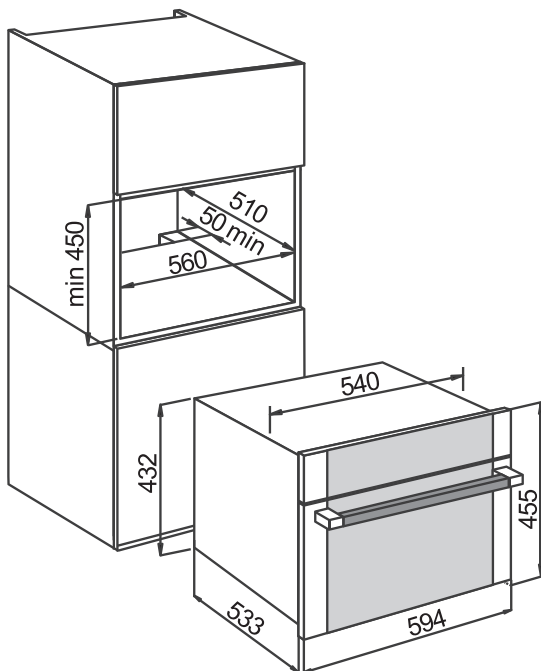

ACCESSORIES

2 EasyClean enamelled trays

1 Stainless steel grid

FINISH

Black glass

Stainless steel

MVP APPLIANCES

Head Office / Showroom Dubai
PO Box 37959, Dubai
+971 4 380 9490

Showroom Abu Dhabi
PO Box 28239, Abu Dhabi
+971 2 444 6160

Service Center
UAE 600 555 602

MVPAPPLIANCES.COM