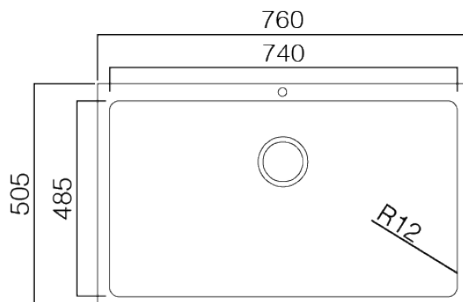

ELBA

EL233-EAS319 Sink

Flushmount

DIMENSIONS

760 x 505 mm

FEATURES

Thickness: 1,00 mm

Bowl depth: 200 mm

Cut-out: 740 x 485 mm

Cabinet size: 800 mm

FINISH

Stainless steel + Polished

Despite careful data management, our brands reserve the right to make changes, and discrepancies may occur.

MVP APPLIANCES

Head Office / Showroom Dubai
PO Box 37959, Dubai
+971 4 380 9490