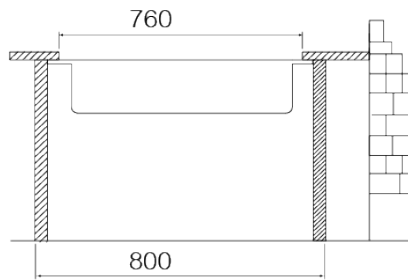

ELBA

EL233-EAS319 Sink

Flushmount

DIMENSIONS

760 x 505 mm

FEATURES

Thickness: 1,00 mm

Bowl depth: 200 mm

Cut-out: 740 x 485 mm

Cabinet size: 800 mm

FINISH

Stainless steel + Polished

Despite careful data management, our brands reserve the right to make changes, and discrepancies may occur.

MVP APPLIANCES

Head Office / Showroom Dubai
PO Box 37959, Dubai
+971 4 380 9490