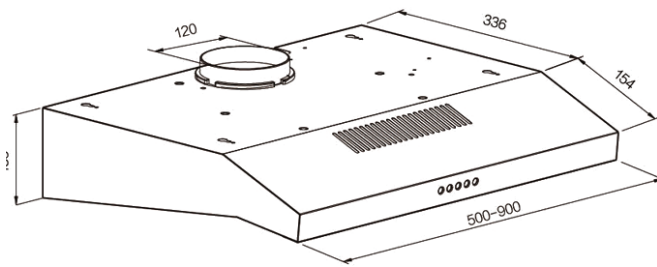

## EL3030A Built-In Cooker Hood

Duct-out/Recycling

### DIMENSIONS

Available in 2 sizes:

W: 600 mm

W: 900 mm