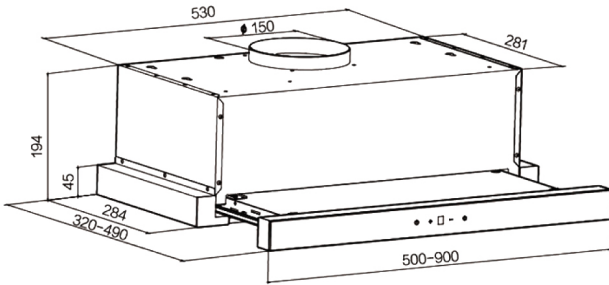

ELBA

EL3003BK Built-In Cooker Hood

Duct-out/Recycling

DIMENSIONS

Available in 2 sizes:

W: 600 mm

W: 900 mm

FEATURES

Electronic touch control

Materials: SS430

PERFORMANCE

Airflow: 350 m³/h

Power: 1x65 W

Light: Halogen 2x28 W

FILTERS

Charcoal filter